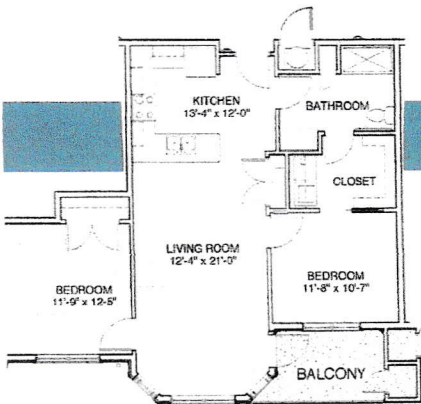

Floor Plans

The Paris

**ONE BEDROOM
ONE BATH**
Gross Living Area:
754 sf

The Rio

**ONE BEDROOM
PLUS DEN**
Gross Living Area:
933 sf

The Venice

**LARGE
ONE BEDROOM
ONE BATH**
Gross Living Area:
840 sf

The Casablanca

**ONE BEDROOM
PLUS**
Gross Living Area:
933 sf

The St. Lucia

**TWO BEDROOM
ONE BATH**
Gross Living Area:
924 sf

The Monte Carlo

**TWO BEDROOM
TWO BATH**
Gross Living Area:
1,043 sf

The Maui

**LARGE
TWO BEDROOM
TWO BATH**
Gross Living Area:
1,217 sf

The Sydney

**TWO BEDROOM
TWO BATH
PLUS DEN**
Gross Living Area:
1,350 sf