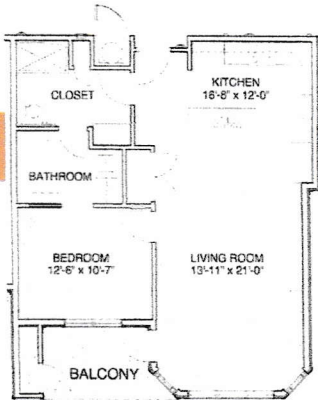

Floor Plans

The Paris

**ONE BEDROOM
ONE BATH**
Gross Living Area:
754 sf

The Rio

**ONE BEDROOM
PLUS DEN**
Gross Living Area:
933 sf

The Venice

**LARGE
ONE BEDROOM
ONE BATH**
Gross Living Area:
840 sf

The Casablanca

**ONE BEDROOM
PLUS**
Gross Living Area:
933 sf

The St. Lucia

**TWO BEDROOM
ONE BATH**
Gross Living Area:
924 sf

The Monte Carlo

**TWO BEDROOM
TWO BATH**
Gross Living Area:
1,043 sf

The Maui

**LARGE
TWO BEDROOM
TWO BATH**
Gross Living Area:
1,217 sf

The Sydney

**TWO BEDROOM
TWO BATH
PLUS DEN**
Gross Living Area:
1,350 sf