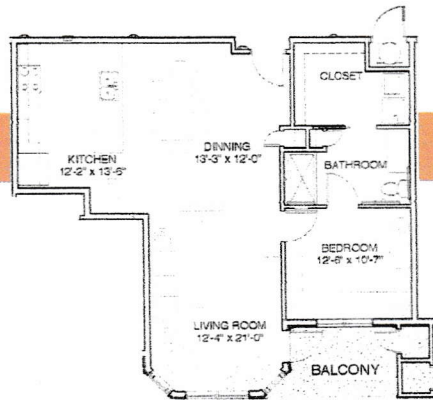

Floor Plans

The Paris

**ONE BEDROOM
ONE BATH**
Gross Living Area:
754 sf

The Rio

**ONE BEDROOM
PLUS DEN**
Gross Living Area:
933 sf

The Venice

**LARGE
ONE BEDROOM
ONE BATH**
Gross Living Area:
840 sf

The Casablanca

**ONE BEDROOM
PLUS**
Gross Living Area:
933 sf

The St. Lucia

**TWO BEDROOM
ONE BATH**
Gross Living Area:
924 sf

The Monte Carlo

**TWO BEDROOM
TWO BATH**
Gross Living Area:
1,043 sf

The Maui

**LARGE
TWO BEDROOM
TWO BATH**
Gross Living Area:
1,217 sf

The Sydney

**TWO BEDROOM
TWO BATH
PLUS DEN**
Gross Living Area:
1,350 sf