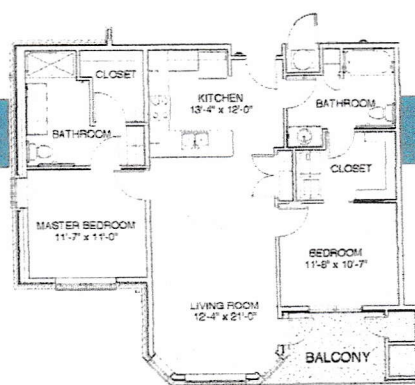

Floor Plans

The Paris

**ONE BEDROOM
ONE BATH**
Gross Living Area:
754 sf

The Rio

**ONE BEDROOM
PLUS DEN**
Gross Living Area:
933 sf

The Venice

**LARGE
ONE BEDROOM
ONE BATH**
Gross Living Area:
840 sf

The Casablanca

**ONE BEDROOM
PLUS**
Gross Living Area:
933 sf

The St. Lucia

**TWO BEDROOM
ONE BATH**
Gross Living Area:
924 sf

The Monte Carlo

**TWO BEDROOM
TWO BATH**
Gross Living Area:
1,043 sf

The Maui

**LARGE
TWO BEDROOM
TWO BATH**
Gross Living Area:
1,217 sf

The Sydney

**TWO BEDROOM
TWO BATH
PLUS DEN**
Gross Living Area:
1,350 sf