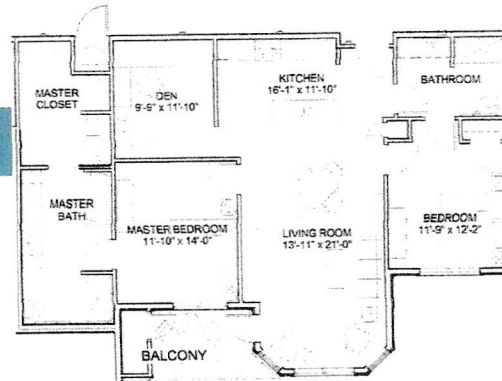

Floor Plans

The Paris

**ONE BEDROOM
ONE BATH**
Gross Living Area:
754 sf

The Rio

**ONE BEDROOM
PLUS DEN**
Gross Living Area:
933 sf

The Venice

**LARGE
ONE BEDROOM
ONE BATH**
Gross Living Area:
840 sf

The Casablanca

**ONE BEDROOM
PLUS**
Gross Living Area:
933 sf

The St. Lucia

**TWO BEDROOM
ONE BATH**
Gross Living Area:
924 sf

The Monte Carlo

**TWO BEDROOM
TWO BATH**
Gross Living Area:
1,043 sf

The Maui

**LARGE
TWO BEDROOM
TWO BATH**
Gross Living Area:
1,217 sf

The Sydney

**TWO BEDROOM
TWO BATH
PLUS DEN**
Gross Living Area:
1,350 sf