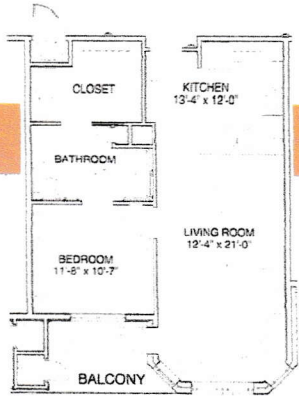

Floor Plans

The Paris

**ONE BEDROOM
ONE BATH**
Gross Living Area:
754 sf

The Rio

**ONE BEDROOM
PLUS DEN**
Gross Living Area:
933 sf

The Venice

**LARGE
ONE BEDROOM
ONE BATH**
Gross Living Area:
840 sf

The Casablanca

**ONE BEDROOM
PLUS**
Gross Living Area:
933 sf

The St. Lucia

**TWO BEDROOM
ONE BATH**
Gross Living Area:
924 sf

The Monte Carlo

**TWO BEDROOM
TWO BATH**
Gross Living Area:
1,043 sf

The Maui

**LARGE
TWO BEDROOM
TWO BATH**
Gross Living Area:
1,217 sf

The Sydney

**TWO BEDROOM
TWO BATH
PLUS DEN**
Gross Living Area:
1,350 sf