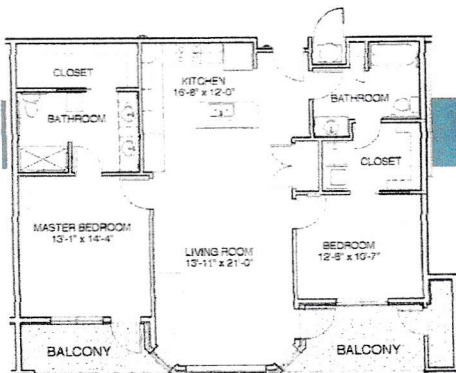

Floor Plans

The Paris

**ONE BEDROOM
ONE BATH**
Gross Living Area:
754 sf

The Rio

**ONE BEDROOM
PLUS DEN**
Gross Living Area:
933 sf

The Venice

**LARGE
ONE BEDROOM
ONE BATH**
Gross Living Area:
840 sf

The Casablanca

**ONE BEDROOM
PLUS**
Gross Living Area:
933 sf

The St. Lucia

**TWO BEDROOM
ONE BATH**
Gross Living Area:
924 sf

The Monte Carlo

**TWO BEDROOM
TWO BATH**
Gross Living Area:
1,043 sf

The Maui

**LARGE
TWO BEDROOM
TWO BATH**
Gross Living Area:
1,217 sf

The Sydney

**TWO BEDROOM
TWO BATH
PLUS DEN**
Gross Living Area:
1,350 sf